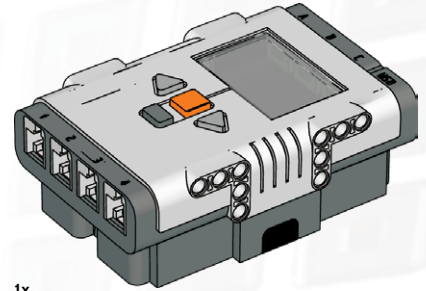

3x  
74880  
Lamp, 1X2, white

3x  
4297008  
Interactive Servo Motor, NXT

1x  
4296825  
NXT

1x  
4296969  
Sound Sensor, NXT

1x  
4296917  
Light Sensor, NXT

2x  
4296929  
Touch Sensor, NXT

1x  
4297174  
Ultrasonic Sensor, NXT